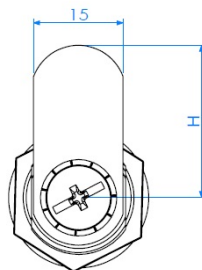

PRODUCT SHEET

Description:

Cam Lock M1930, 90DG, Str. Cam A04, CPL, CK SISO, #J12

Item number:

14.04.499-5

Units	Box	Carton	HS Code	Barcode
Pcs.	12	240	8301300000	
				5704866042079

L1=16mm
L2=20mm
L3=25mm
L4=30mm