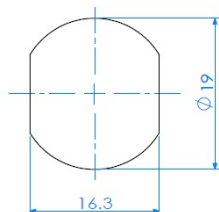

PRODUCT SHEET

Description:

Cam Lock M1930, 90DG, Str. Cam A04, CPL, CK SISO, #J12

Item number:

14.04.499-5

Units	Box	Carton	HS Code	Barcode
Pcs.	12	240	8301300000	
				5704866042079

L1=16mm
L2=20mm
L3=25mm
L4=30mm