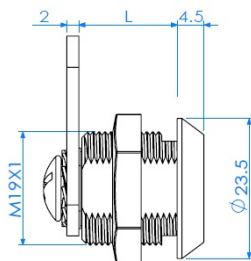

PRODUCT SHEET

Description:

Cam Lock M1930, 90DG, Str. Cam A04, CPL, CK SISO, #J12

Item number:

14.04.499-5

Units	Box	Carton	HS Code	Barcode
Pcs.	12	240	8301300000	
				5704866042079

L1=16mm
L2=20mm
L3=25mm
L4=30mm