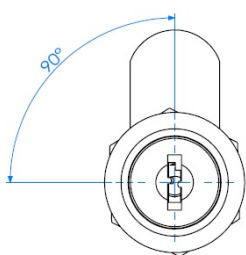

PRODUCT SHEET

Description:

Cam Lock M1930, 90DG, Str. Cam A04, CPL, CK SISO, #J12

Item number:

14.04.499-5

Units	Box	Carton	HS Code	Barcode
Pcs.	12	240	8301300000	
				5704866042079

L1=16mm
L2=20mm
L3=25mm
L4=30mm